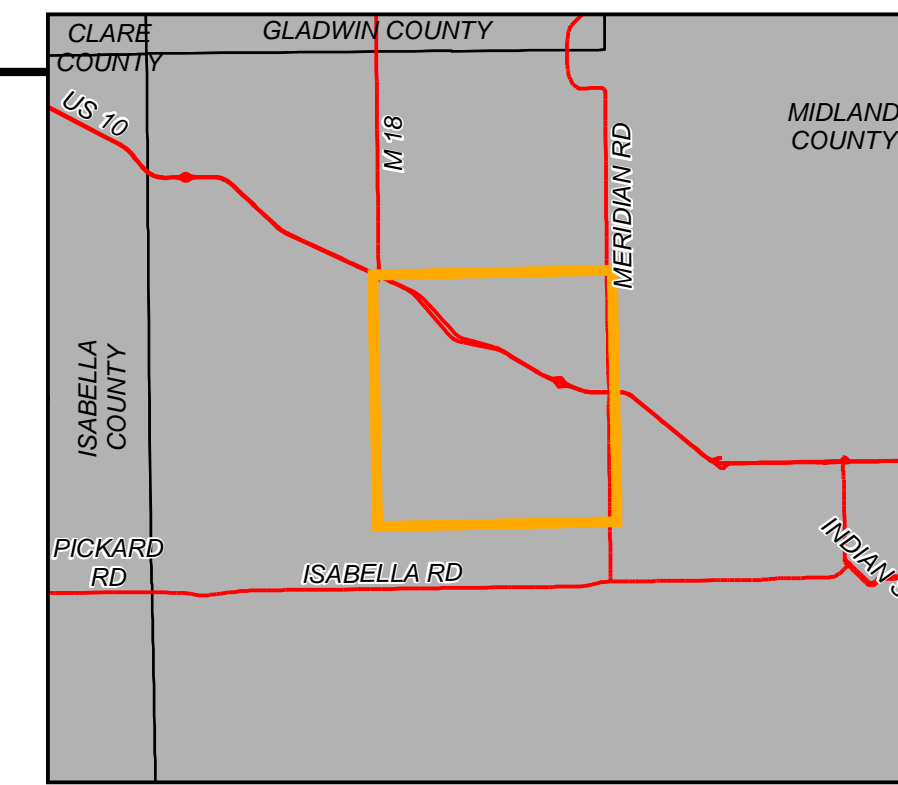

# ZONING MAP

## JEROME TOWNSHIP, MICHIGAN

MIDLAND COUNTY - MICHIGAN

AREA MAP  
NOT TO SCALE

- District A - Residential, Single-Family
- District B - Residential, Multiple-Family
- District C - Commercial Business
- District D - Commercial General
- District E - Agricultural
- District F - Industrial
- Village of Sanford
- ROW

PATH: G:\PROJECTS\1227252016-450ME TOWNSHIP MASTER PLAN\MAPPING\ZONING\ZONING.MXD, PRINTED ON: 12/28/2016, BY: CLARSONAL