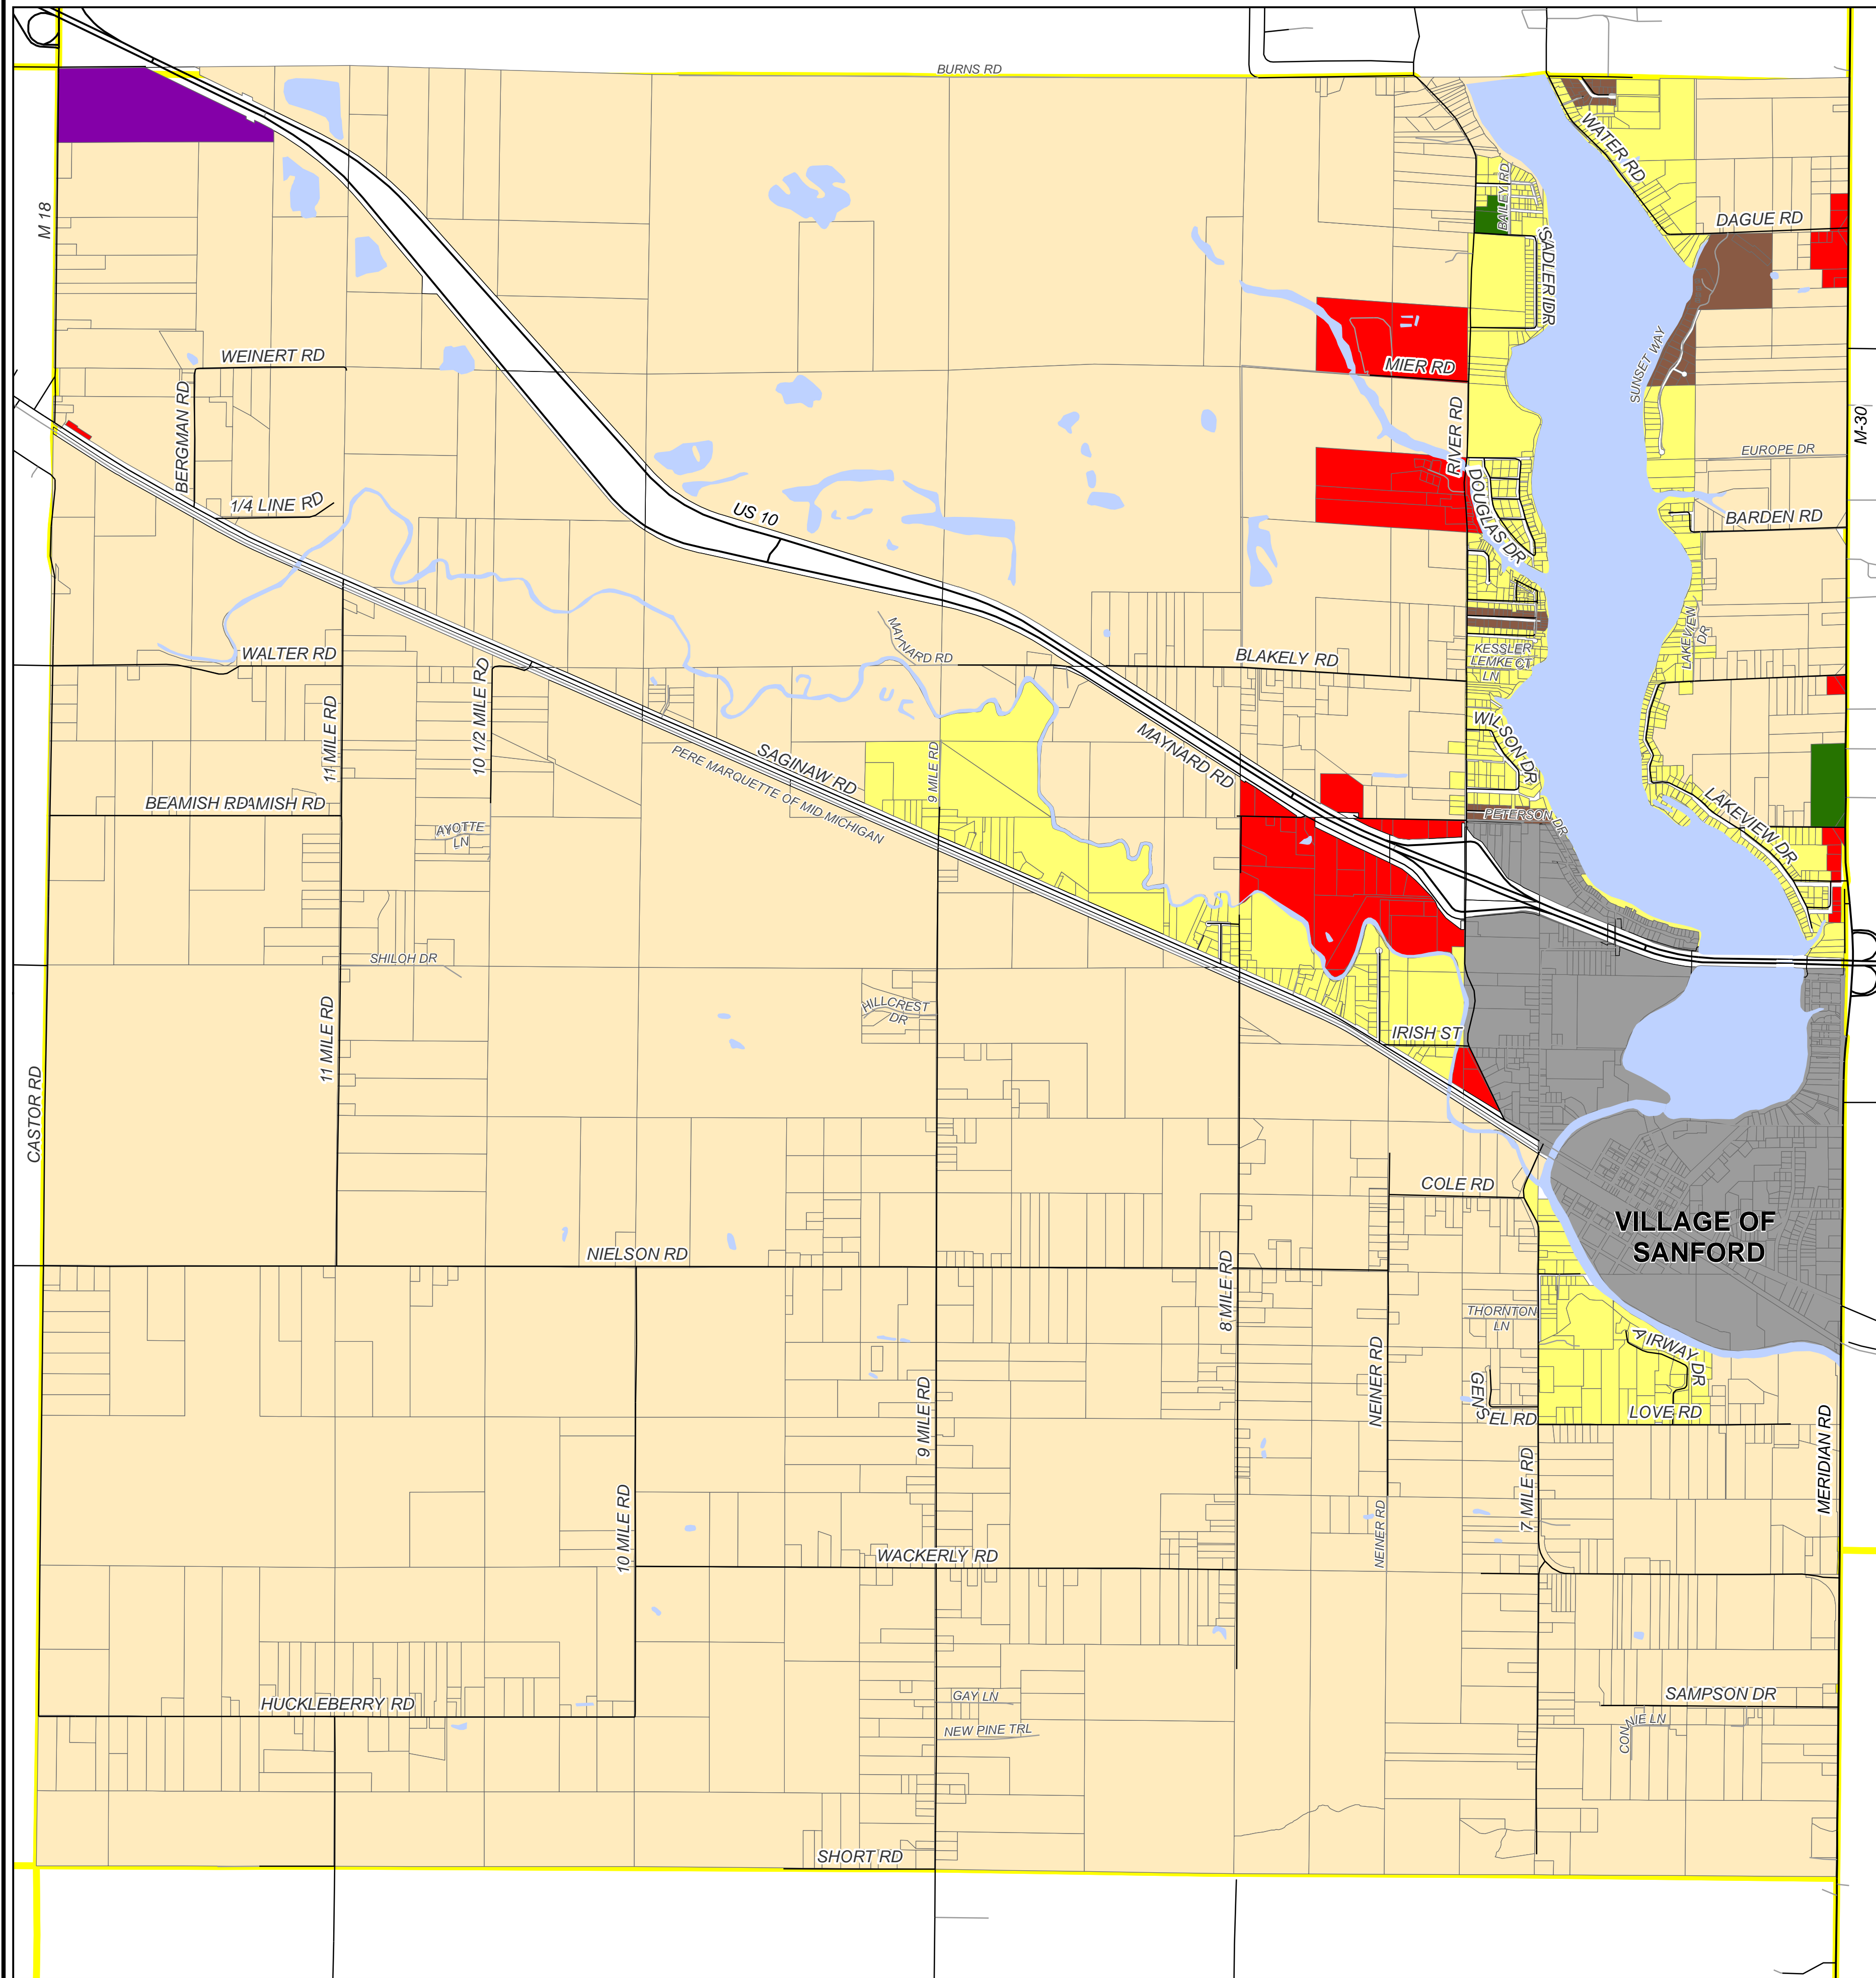

# ZONING MAP

## JEROME TOWNSHIP, MICHIGAN

MIDLAND COUNTY - MICHIGAN

AREA MAP  
NOT TO SCALE

- District A - Residential, Single-Family
- District B - Residential, Multiple-Family
- District C - Commercial Business
- District D - Commercial General
- District E - Agricultural
- District F - Industrial
- Village of Sanford
- ROW

PATH: G:\PROJECTS\1227252016-450ME TOWNSHIP MASTER PLAN\MAPPING\ZONING\ZONING.MXD, PRINTED ON: 12/28/2016, BY: CLARSONAL