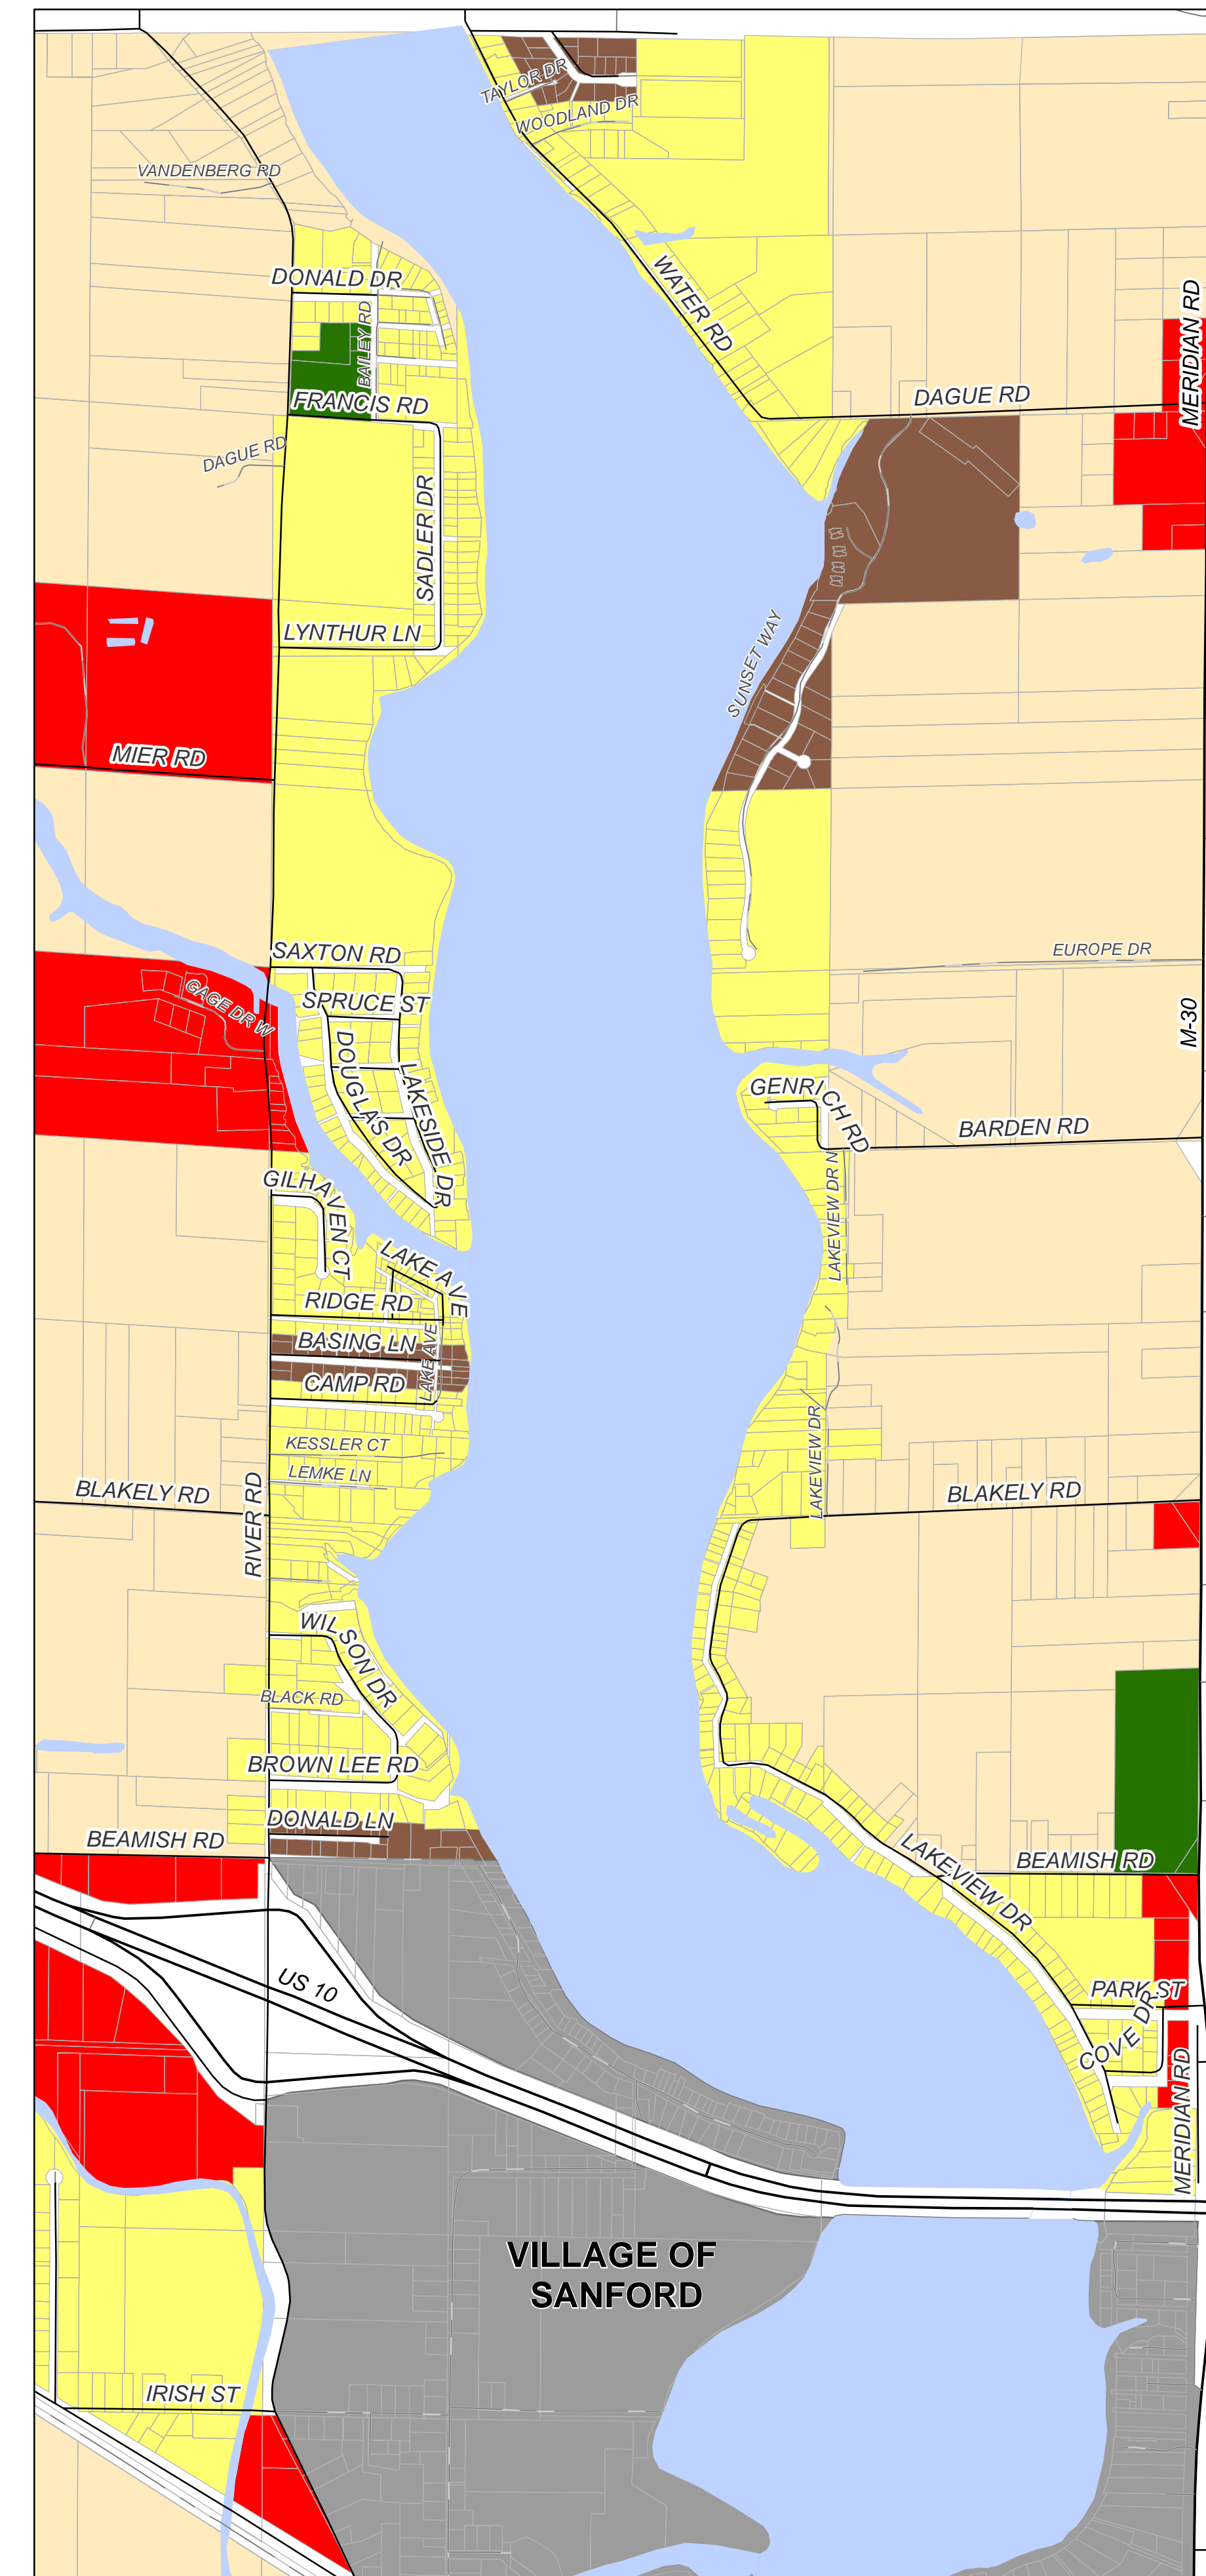

# ZONING MAP

## JEROME TOWNSHIP, MICHIGAN

MIDLAND COUNTY - MICHIGAN

AREA MAP  
NOT TO SCALE

- District A - Residential, Single-Family
- District B - Residential, Multiple-Family
- District C - Commercial Business
- District D - Commercial General
- District E - Agricultural
- District F - Industrial
- Village of Sanford
- ROW

PATH: G:\PROJECTS\1227252016-450ME TOWNSHIP MASTER PLAN\MAPPING\ZONING\ZONING.MXD, PRINTED ON: 12/28/2016, BY: CLARSONAL